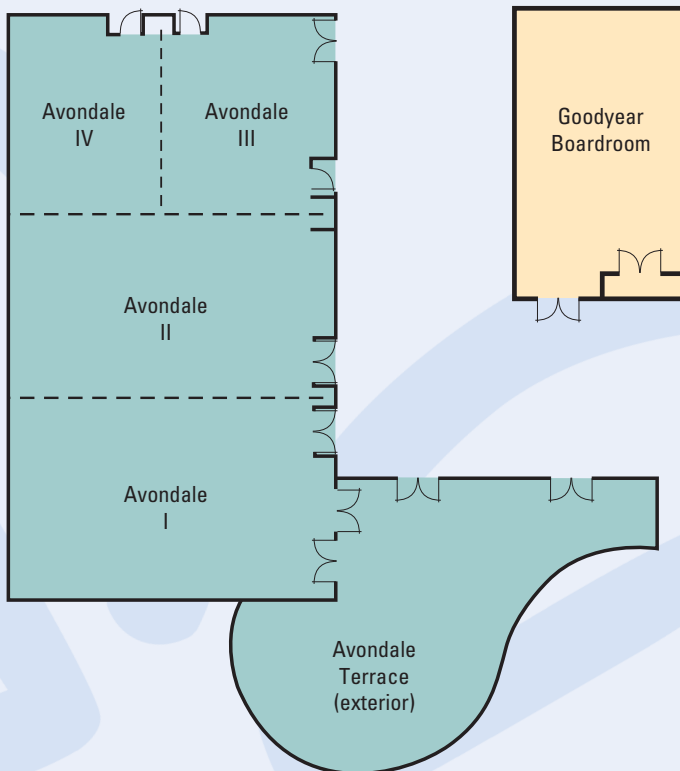

Guest Rooms Feature

- Complimentary wired & wireless high-speed Internet and secure, remote printing to the business center
- Hospitality center with refrigerator, microwave oven and coffeemaker in each room
- Large work desk with convenient desk-level outlets, adjustable lighting and ergonomic Mirra™ chair by Herman Miller
- Self-adjusting Garden Sleep System™ bed in all rooms
- Two dual-line telephones featuring voicemail, speaker capability and data port
- Hair dryer, iron and ironing board
- 26" high-definition plasma TV with on-demand movies, video games and complimentary HBO®
- USA TODAY® delivered each weekday morning
- Innovative, easy-to-set alarm clock radio with jack for portable music player

For your next meeting, call Hilton Direct® at 1-800-321-3232 or the hotel direct at 623-882-3351 or visit phxavondale.stayhgi.com

Meeting and Banquet Facilities

Room Capacities	L x W x H	Square Feet	Theater	Classroom	Banquet	U-Shape	Conference	
Avondale Ballroom	46 x 84 x 14-16'	3,907	375	200	200	N/A	N/A	
Avondale I	46 x 30 x 14-16'	1,392	110	45	56	30	40	
Avondale II	46 x 27 x 14-16'	1,290	120	54	64	30	40	
Avondale III	46 x 26 x 14-16'	612	35	20	32	18	16	
Avondale IV	46 x 26 x 14-16'	613	35	20	32	18	16	
Avondale III & IV	46 x 26 x 14-16'	1,225	110	45	56	30	40	
Goodyear Boardroom	32 x 17 x 14-16'	564	Permanent Seating for 12					
Foyer	25 x 26 x 12'	800	—	—	—	—	—	
Pool Deck	—	1,200	—	—	64	—	—	
Avondale Terrace								
with fireplace	—	925	100	—	56	—	—	
Breakout Room	15 x 17 x 8'	255	28	8	16	9	10	